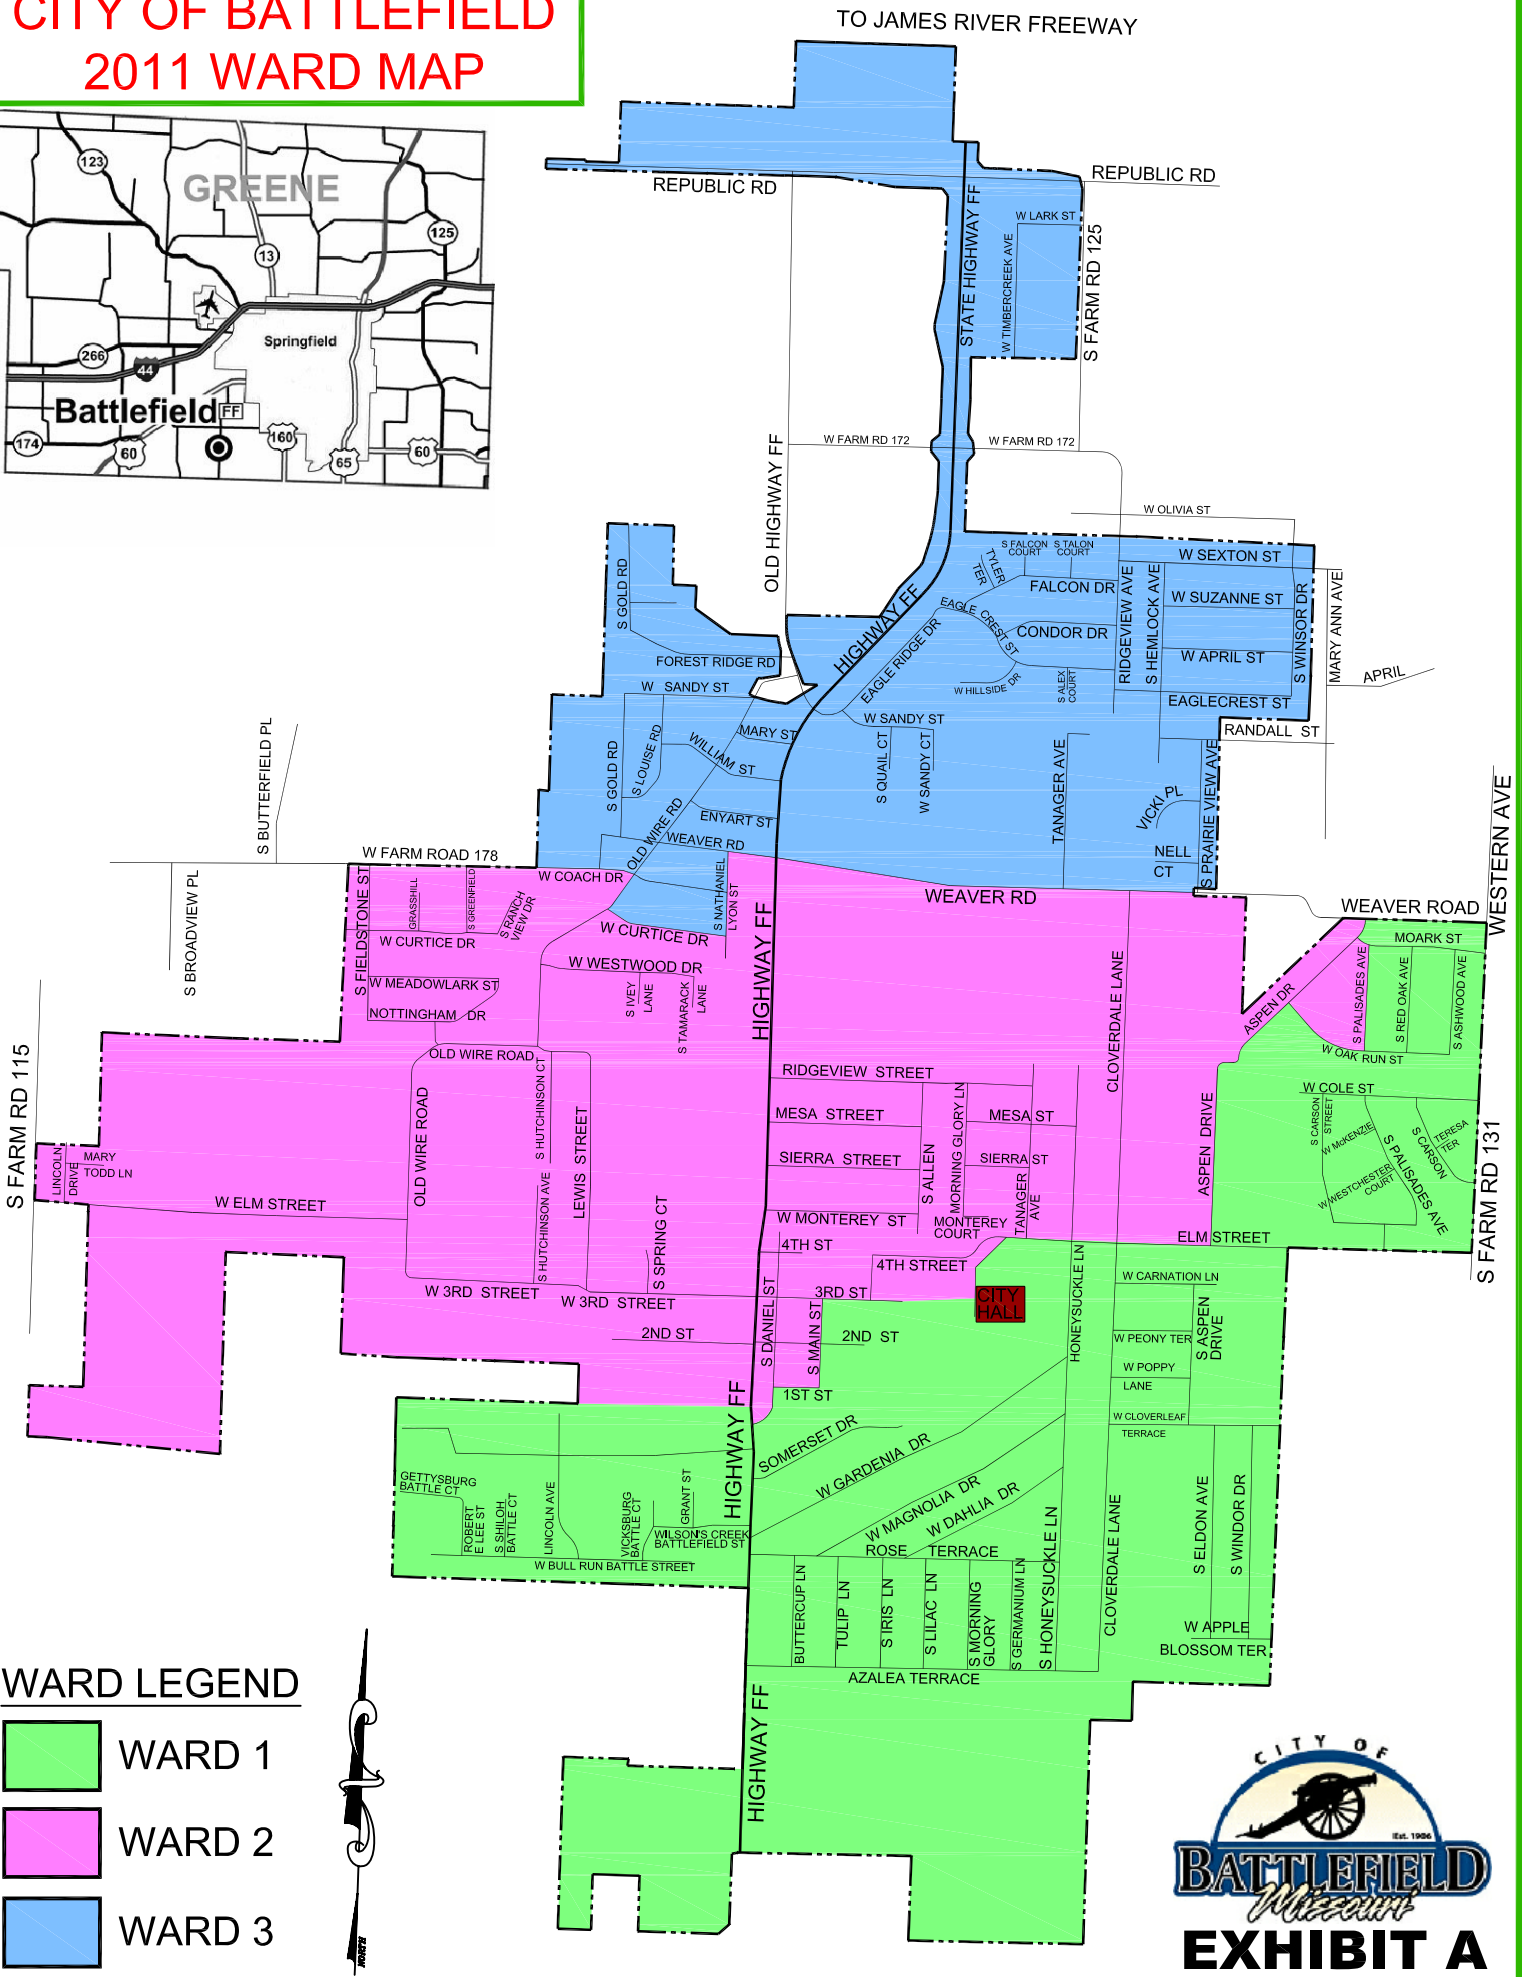

# CITY OF BATTLEFIELD 2011 WARD MAP

## WARD LEGEND

- WARD 1
- WARD 2
- WARD 3